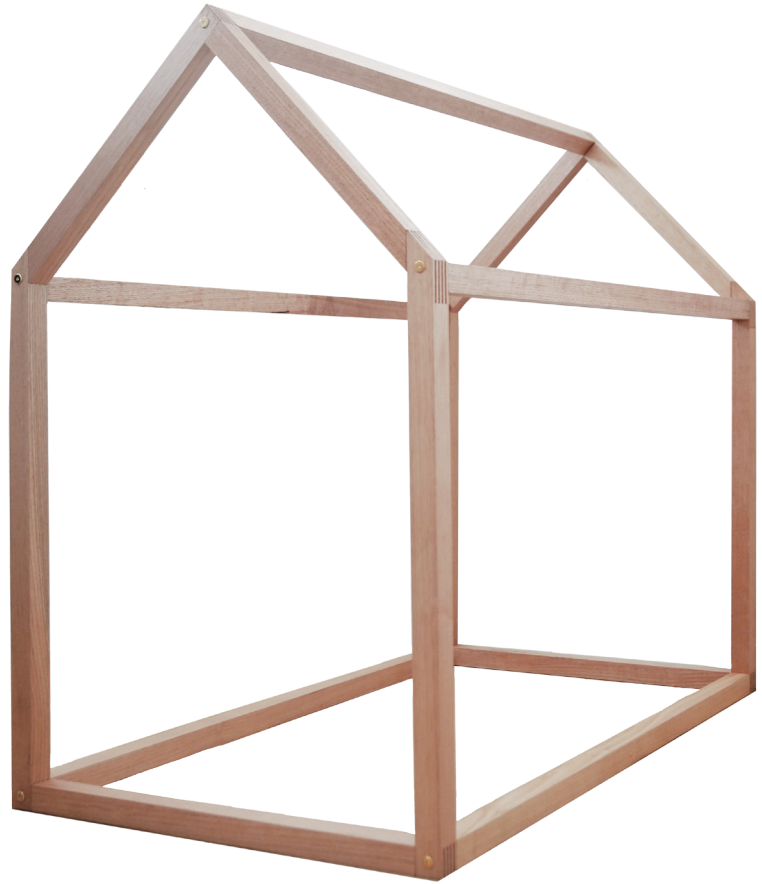

#### MATERIALS

Victorian Ash Timber finished with eco-friendly, non-toxic, child-safe matte clear oil.

## THE CLASSIC

Our most loved design is back! THE CLASSIC is handcrafted out of stunning Victorian Ash and finished with kids-safe oil to preserve and highlight the natural timber. Complete with intricate finger joints and easy-to-assemble pieces, each CLASSIC frame is the perfect representation of our growth as designers and a business.

Inspired by minimalist design, our vision for This Little House is to provide the perfect blank canvas for children to express their individual style and ignite their imagination. Each house provides an enticing sleeping space that doubles as a unique play area, and makes the perfect addition to a playroom or bedroom!